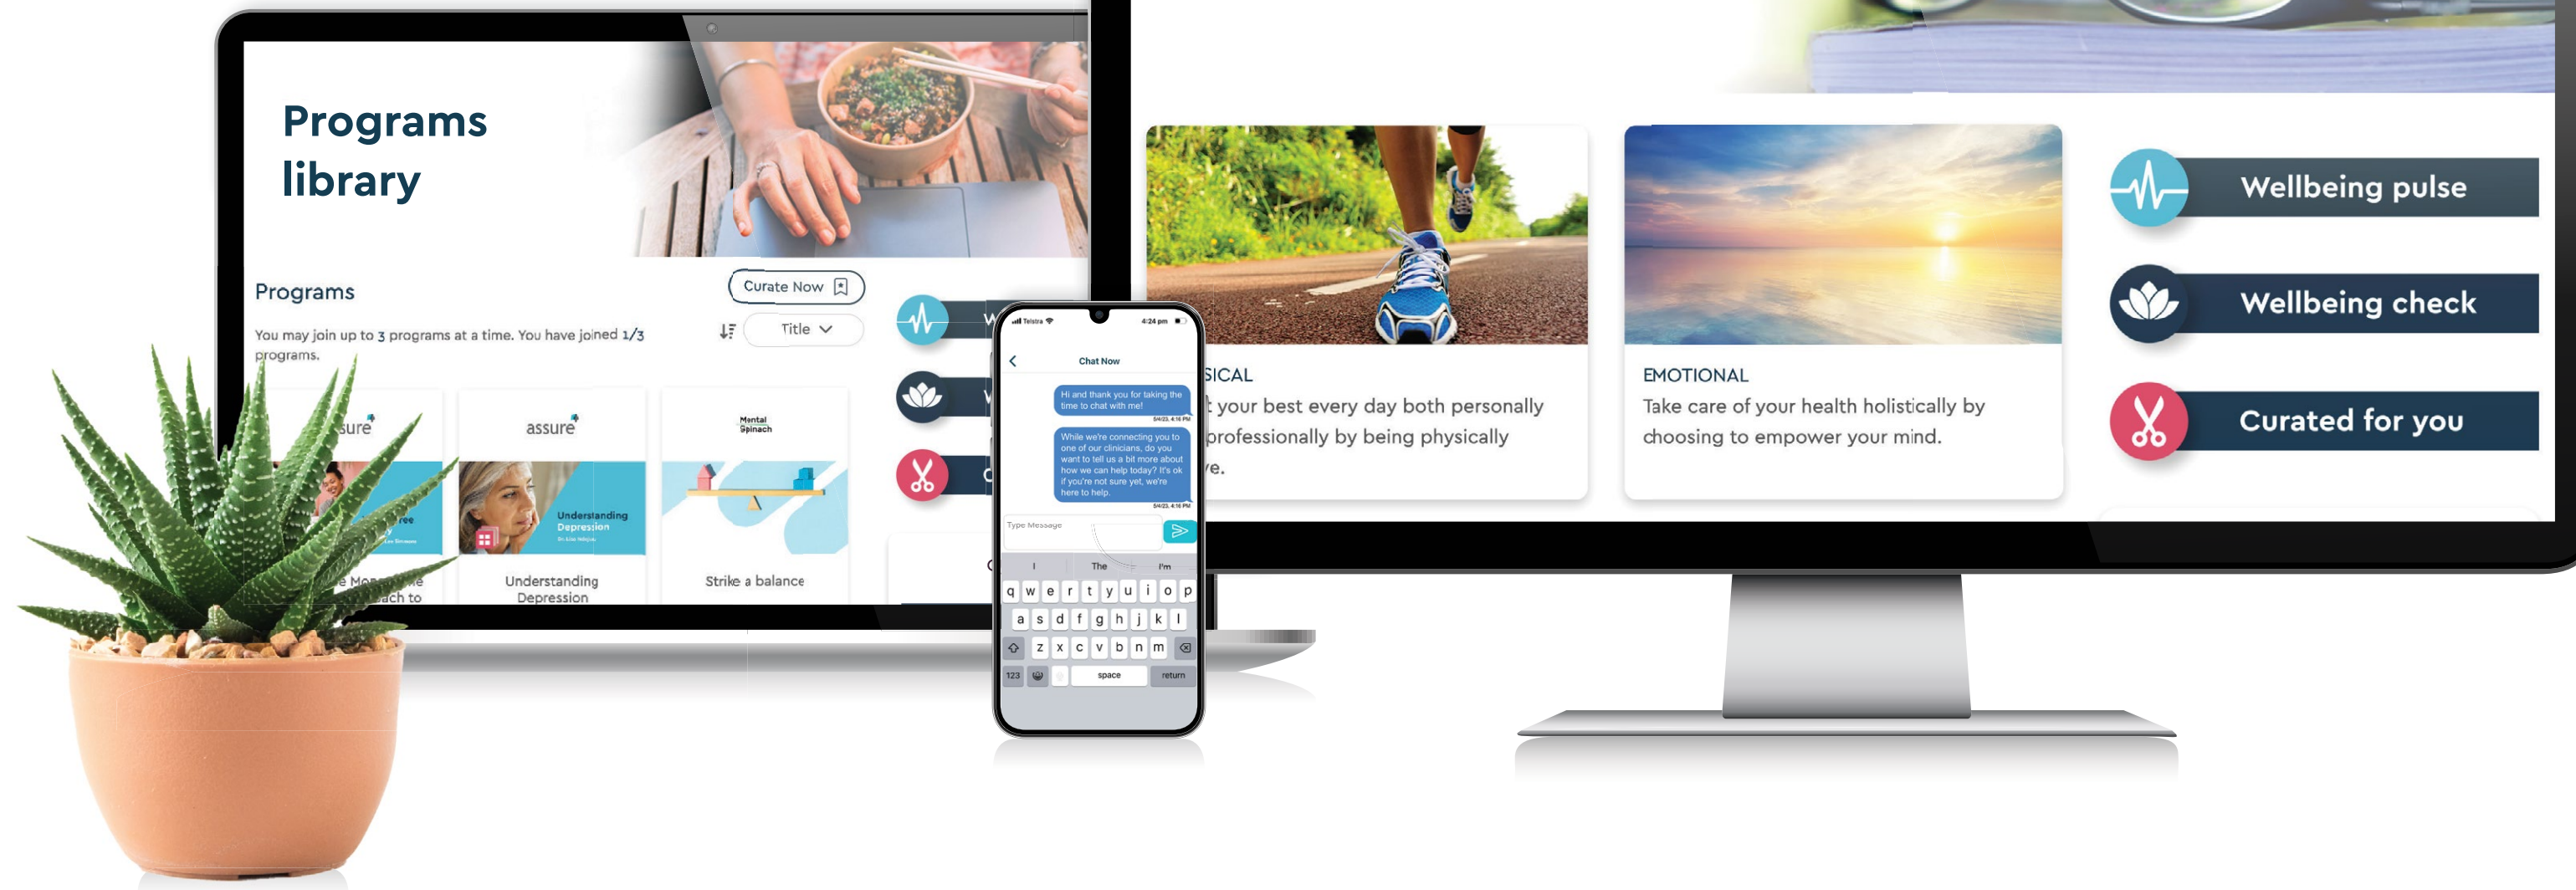

# Wellbeing Gateway

Helping you achieve your wellbeing goals.

- 1 Complimentary, **confidential wellbeing support** for you and your family
- 2 Achieve your wellbeing goals through **self-paced programs** and **activity challenges**
- 3 **24/7 access to chat** with a health professional or request to book an appointment
- 4 Track your wellbeing with the **wellbeing pulse** and **wellbeing check tool**, a scientifically validated survey
- 5 Fresh and **extensive content library** in a variety of formats